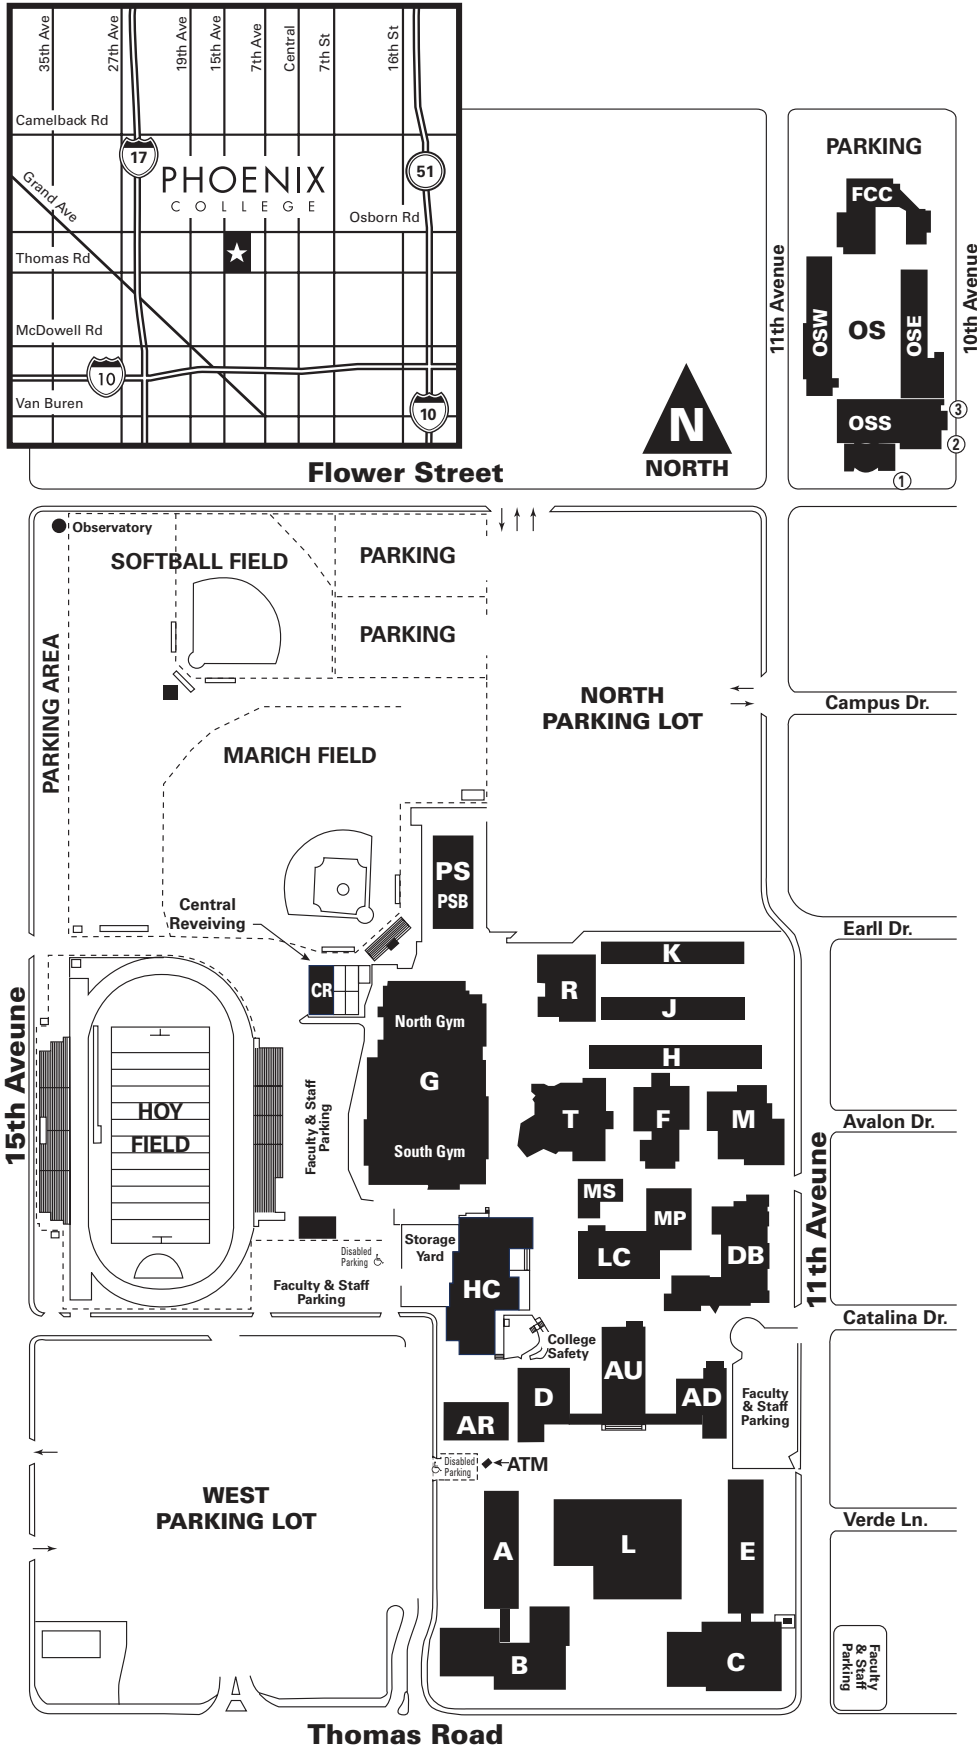

Main Campus

PHOENIX
COLLEGE

1202 West Thomas Road
Phoenix, Arizona 85013
www.phoenixcollege.edu

LEGEND

Administrative Offices and Centers

- AD Administration Building
- AR Admissions and Records
- AU Bulpitt Auditorium
- CR Central Receiving
- D Computer Services Building
- HC Hannelly Center, upper & lower
- LC Learning Center Building
- OS Osborn Center, 11 th Ave. & Flower
  - 1 = Willo Conference Room
  - 2 = Palmcroft Conference Room
  - 3 = Dome Conference Room
- FCC Family Care & Head Start Center

Classrooms, Buildings & Departments

- A Liberal Arts Building
- B Business/English Building
- C Science Building
- DB Dalby Building
- E Noble Engineering Sciences Building
- F Fine Arts Building
- G Gymnasium, north & south
- H Reading, Communications, Theatre/Film and American Sign Language
- J Classrooms
- K Classrooms and Services
- L Fannin Library
- M Music Building
- PS Public Service Building (PSB)
- R Dental Programs Building
- T John Paul Theatre