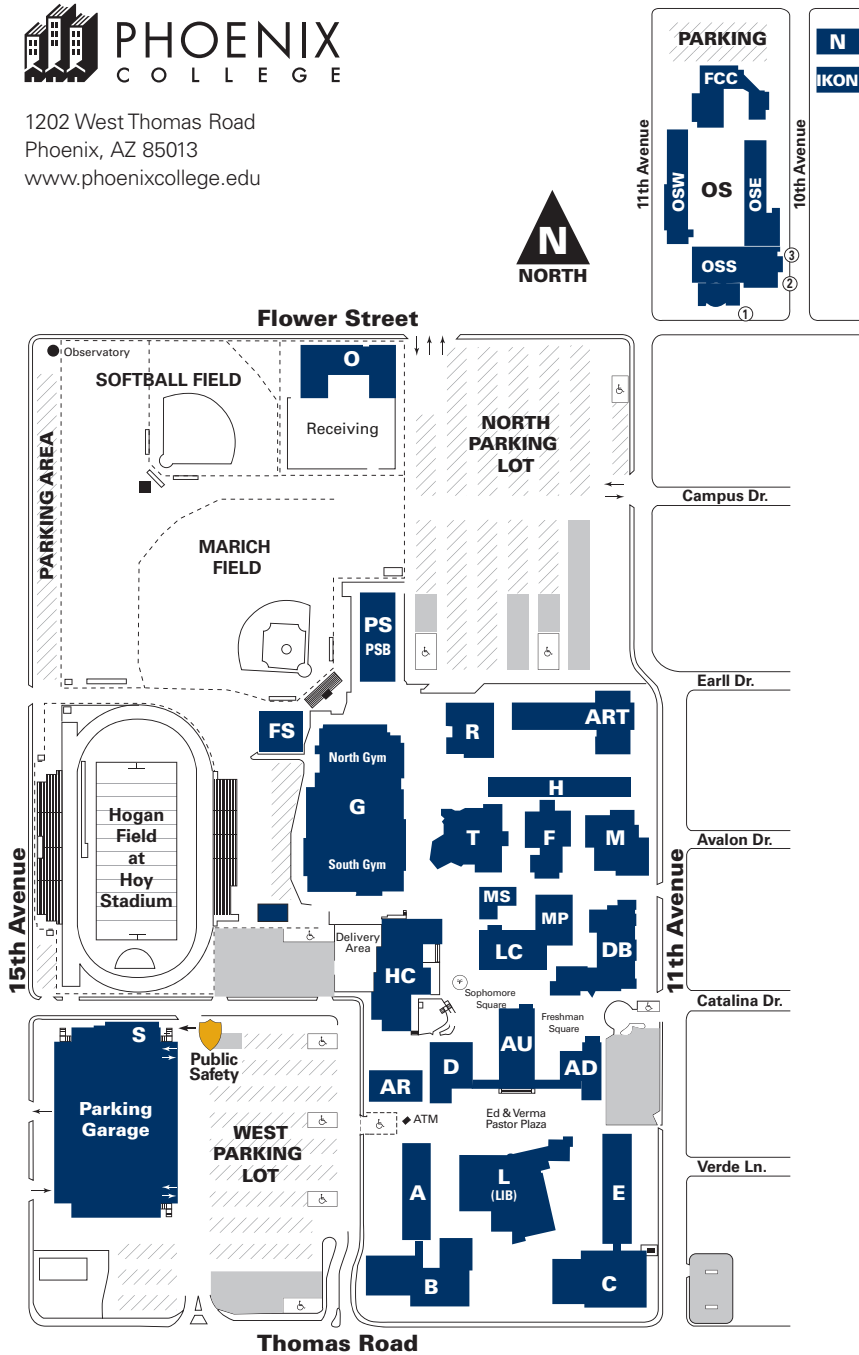

### Phoenix College

- A Liberal Arts Building**  
Foreign Languages (2nd floor)  
Liberal Arts (1st floor)  
Mathematics (2nd floor)
- AD Administration Offices**  
College President  
Vice President, Administrative Services  
Vice President, Academic Affairs  
Vice President, Workforce Development  
Associate Dean of Academic Affairs  
Vice President, Student Affairs  
College Business Services  
Employee Services  
Institutional Advancement
- AR Admissions and Records**  
Admissions and Records  
Cashier/Fiscal  
Welcome Center  
Veterans Services
- ART Fine Arts Building**  
Eric Fischl Gallery  
Art & Photography
- AU Bulpitt Auditorium**
- B Business/English Building**  
Applied Business (2nd floor)  
Business (3rd floor)  
English/Humanities (1st floor)  
Success Center (2nd floor)
- C Science Building**  
Chemistry (3rd floor)  
Instructional Support Services (2nd floor)  
Institutional Research & Planning (3rd floor)  
Nursing (1st floor)
- D Computer Services Building**  
Media Services  
Recruitment & Retention  
Dean of Student Affairs  
Dean of Information Technology  
Technology Support Group
- DB Dalby Building**  
Applied Arts & Human Sciences (3rd floor)  
Biology (2nd floor)  
Honors Program (3rd floor)  
Psychology (3rd floor)
- E Noble Engineering Sciences Building**  
Cultural & Applied Social Sciences  
Drafting/CAD Laboratory (2nd floor)  
Engineering (2nd floor)  
Events/Fleet Services (E103)  
Geography/Geology (2nd floor)  
Industrial Technology (2nd floor)  
Physics/Physical Science (2nd floor)
- F F Building**
- FCC Family Care and Head Start Center (OSN)**
- G Gymnasium, North/South Gym**  
Athletics  
Coaches' Offices  
Fitness Center  
Health Enhancement  
Multi-Purpose Room I, II
- H H Building**  
Communication/American Sign Language/Theatre & Film  
Reading
- HC Hannelly Center, Lower Level**  
Student Union (Bears' Den)  
Bookstore  
PC ACE/Early Outreach  
Student Life & Leadership
- HC Hannelly Center, Upper Level**  
Bookstore (Follett)  
Cafeteria/Staff Lounge (Bear Cave)  
Counseling  
Financial Aid & Scholarships  
International Student Center/  
Foreign Student Admissions  
NAU Distance Learning
- IKON Copy Center**
- L Fannin Library (LIB)**  
Campus Vista Conference Room  
Center for Teaching, Learning & Technology  
Computer Commons
- LC LC Building**  
Advisement  
Career Services  
Disability Resource Center  
Reach/TRiO  
Testing Center  
Transfer Center
- M Music Building**  
Sessions Hall  
Audio Production Technology
- N N Building**
- O Operations**  
Maintenance and Operations  
Receiving
- OS Osborn Site (OSE, OSW, OSS)**  
**11th Ave. & Flower, NE corner**  
Alumni & Development (OSE)  
Culinary Cafe (OSS)  
Teacher Prep High School (OSE)  
Therapeutic Massage Program (OSW)  
1 = Willo Conference Room  
2 = Palmcroft Room  
3 = Dome Conference Room
- PCDTPhoenix College Downtown**  
Refer to the map and legend below
- PS Public Service Building (PSB)**  
Emergency Medical Technology  
Fire Science
- R Dental Programs Building**  
Dental Assisting/Hygiene  
Dental Clinic
- S Public Safety**
- T John Paul Theatre**