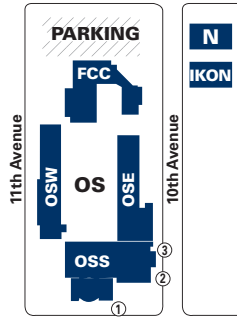

### Phoenix College

- A Liberal Arts Building**  
Foreign Languages (2nd floor)  
Liberal Arts (1st floor)  
Mathematics (2nd floor)
- AD Administration Offices**  
College President  
Vice President, Administrative Services  
Vice President, Academic Affairs  
Vice President, Workforce Development  
Associate Dean of Academic Affairs  
Vice President, Student Affairs  
College Business Services  
Employee Services  
Institutional Advancement
- AR Admissions and Records**  
Admissions and Records  
Cashier/Fiscal  
Welcome Center  
Veterans Services
- ART Fine Arts Building**  
Eric Fischl Gallery  
Art & Photography
- AU Bulpitt Auditorium**
- B Business/English Building**  
Applied Business (2nd floor)  
Business (3rd floor)  
English/Humanities (1st floor)  
Success Center (2nd floor)
- C Science Building**  
Chemistry (3rd floor)  
Instructional Support Services (2nd floor)  
Institutional Research & Planning (3rd floor)  
Nursing (1st floor)
- D Computer Services Building**  
Media Services  
Recruitment & Retention  
Dean of Student Affairs  
Dean of Information Technology  
Technology Support Group
- DB Dalby Building**  
Applied Arts & Human Sciences (3rd floor)  
Biology (2nd floor)  
Honors Program (3rd floor)  
Psychology (3rd floor)
- E Noble Engineering Sciences Building**  
Cultural & Applied Social Sciences  
Drafting/CAD Laboratory (2nd floor)  
Engineering (2nd floor)  
Events/Fleet Services (E103)  
Geography/Geology (2nd floor)  
Industrial Technology (2nd floor)  
Physics/Physical Science (2nd floor)
- F F Building**
- FCC Family Care and Head Start Center (OSN)**
- G Gymnasium, North/South Gym**  
Athletics  
Coaches' Offices  
Fitness Center  
Health Enhancement  
Multi-Purpose Room I, II
- H H Building**  
Communication/American Sign Language/Theatre & Film  
Reading
- HC Hannelly Center, Lower Level**  
Student Union (Bears' Den)  
Bookstore  
PC ACE/Early Outreach  
Student Life & Leadership
- HC Hannelly Center, Upper Level**  
Bookstore (Follett)  
Cafeteria/Staff Lounge (Bear Cave)  
Counseling  
Financial Aid & Scholarships  
International Student Center/  
Foreign Student Admissions  
NAU Distance Learning
- IKON Copy Center**
- L Fannin Library (LIB)**  
Campus Vista Conference Room  
Center for Teaching, Learning & Technology  
Computer Commons
- LC LC Building**  
Advisement  
Career Services  
Disability Resource Center  
Reach/TRiO  
Testing Center  
Transfer Center
- M Music Building**  
Sessions Hall  
Audio Production Technology
- N N Building**
- O Operations**  
Maintenance and Operations  
Receiving
- OS Osborn Site (OSE, OSW, OSS)**  
**11th Ave. & Flower, NE corner**  
Alumni & Development (OSE)  
Culinary Cafe (OSS)  
Teacher Prep High School (OSE)  
Therapeutic Massage Program (OSW)  
1 = Willo Conference Room  
2 = Palmcroft Room  
3 = Dome Conference Room
- PCDTPhoenix College Downtown**  
Refer to the map and legend below
- PS Public Service Building (PSB)**  
Emergency Medical Technology  
Fire Science
- R Dental Programs Building**  
Dental Assisting/Hygiene  
Dental Clinic
- S Public Safety**
- T John Paul Theatre**