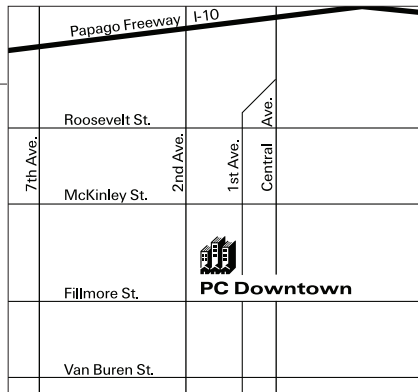

1202 West Thomas Road  
Phoenix, AZ 85013  
www.phoenixcollege.edu

### PC Downtown:

640 North First Avenue  
Phoenix, AZ 85003  
www.phoenixcollege.edu/pcdowntown